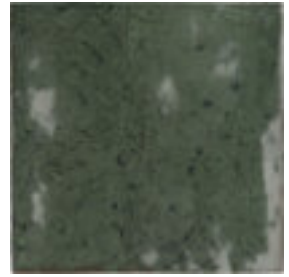

Majorca

Green glossy 10x10

Colors

Ash Grey glossy

Cement glossy

Cotto matt

Cotto glossy

Green glossy

Mattone Glossy

Mattone matt

Mint glossy

Off White matt

Sage glossy

Taupe Glossy

White glossy

White matt

Cotto matt 10x10

White glossy 10x10

Taupe Glossy 10x10

Mattone glossy 10x10

Porcelain tile

Codes

Ash Grey glossy	VEN031738
Cement glossy	VEN031737
Cotto matt	VEN030939
Cotto glossy	VEN031736
Green glossy	VEN029068
Mattone matt	VEN029172
Mattone glossy	VEN029072
Mint glossy	VEN029170
Off White matt	VEN030941
Sage glossy	VEN031739
Taupe glossy	VEN029171
White glossy	VEN029070
White matt	VEN030940