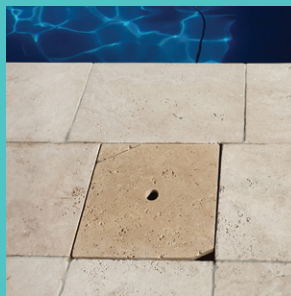

## MUCH MORE TO LOVE

HIDE's beautiful, streamlined finish is an absolute hit with homeowners. The HIDE design also features these reassuring benefits:

ELEGANT  
FINISH

POOL  
SAFE

HIGH  
GRADE

EASY  
INSTALL

## Not all Skimmer Lids were created equal.

Traditional skimmer lid options have plenty of quality and safety concerns, which can cause severe headaches for homeowners and contractors alike. What's worse, is that many don't even meet relevant Pool Safety Standards!