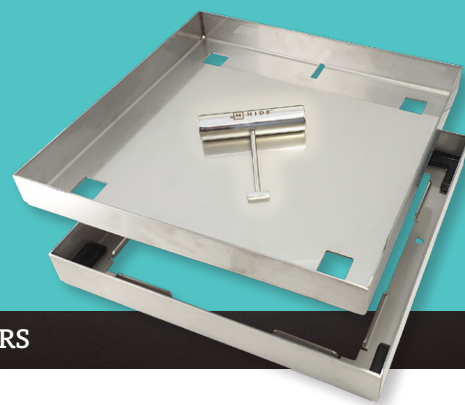

Hidden Skimmer Lids

Good design is obvious.
Great design is invisible!

SKIMMER LIDS | ACCESS COVERS | CONCRETE COVERS | DRAIN COVERS

Attention to detail for a high-end finish!