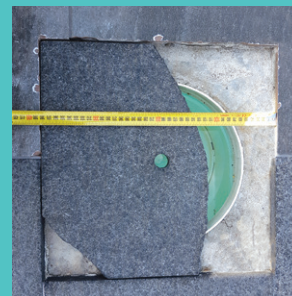

SAFETY KEY

The Safety Key operates all HIDE lids & covers.

Key is heavy-duty, welded and constructed from marine grade stainless steel.

Contractor keys are readily available for pool service technicians.

LEARN MORE
SAFE OPERATION

INSTALLATION

Install HIDE lids in new landscapes or when refurbishing.

The simple design allows for simplistic and affordable installation, on-site by a contractor.

Every kit contains all the components for a no-fuss assembly, resulting in a superior finish. Just add your chosen inlay material.

CARE & MAINTENANCE

SAFE
SEAMLESS
STUNNING

MUCH MORE TO LOVE

HIDE's beautiful, streamlined finish is an absolute hit with homeowners. The HIDE design also features these reassuring benefits:

ELEGANT
FINISH

POOL
SAFE

HIGH
GRADE

EASY
INSTALL

Not all Skimmer Lids were created equal.

Traditional skimmer lid options have plenty of quality and safety concerns, which can cause severe headaches for homeowners and contractors alike. What's worse, is that many don't even meet relevant Pool Safety Standards!

HEAD OFFICE

26 Link Drive, Yatala, Qld, 4207

P: (07) 3807 2551

E: admin@skimmerlids.com.au

W: skimmerlids.com.au

@hideskimmerlids

IMAGE GALLERY

Patents: AUST, UK, NZ available: www.skimmerlids.com.au
USA/Canada: www.skimmercovers.com (under technical)