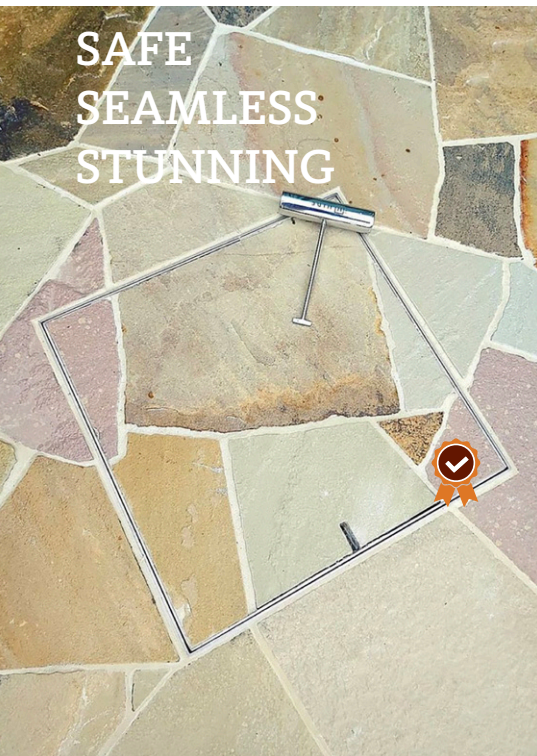

## INSTALLATION

Install HIDE lids in new landscapes or when refurbishing.

The simple design allows for simplistic and affordable installation, on-site by a contractor.

Every kit contains all the components for a no-fuss assembly, resulting in a superior finish. Just add your chosen inlay material.

## CARE & MAINTENANCE

SAFE  
SEAMLESS  
STUNNING

## MUCH MORE TO LOVE

HIDE's beautiful, streamlined finish is an absolute hit with homeowners. The HIDE design also features these reassuring benefits:

ELEGANT  
FINISH

POOL  
SAFE

HIGH  
GRADE

EASY  
INSTALL