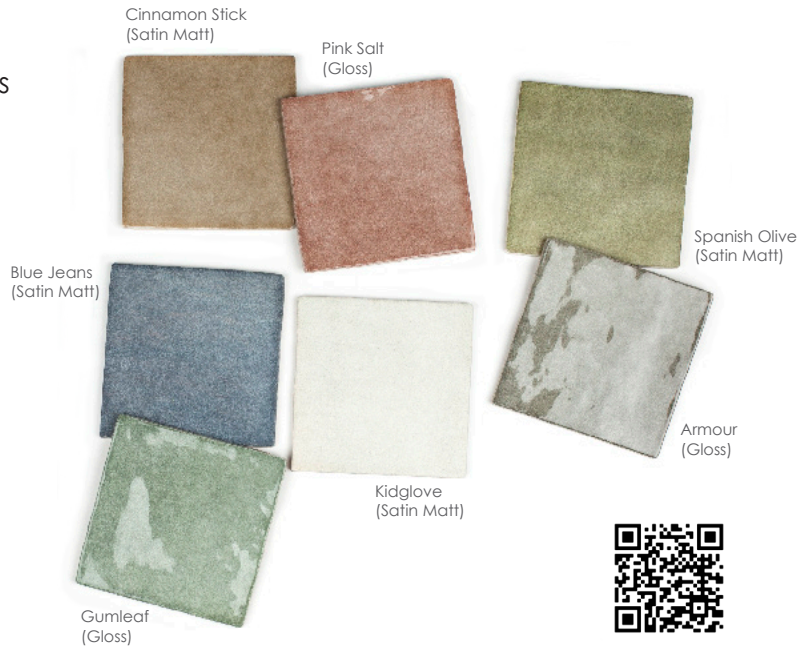

TETRA PAVILION

Rustic concrete look wall tiles

Southern Cross
C E R A M I C S

WWW.SOUTHERNCROSSCERAMICS.COM ®

Wonderfully textural and organic, Tetra Pavilion is an eye-catching, rustic concrete look wall tile.

Suitable for:

- Kitchen, bathroom and living area walls.
- Indoors only.

Features and Benefits:

- No sealing is required.
- Australian made and designed.
- Rustic undulating surface and edges.
- 17 colours available in both gloss and satin matt finishes (see website).
- Colour variation – V3 (moderate variation).
- Product faces - 16.
- Size – 130mm (h) x 130mm (w) x 7mm (d).

Inspired by traditional Moroccan Zellige tiles, Tetra Midan is wonderfully rustic with an understated beauty and provides the look of a hand-molded, hand-cut and hand glazed tile.

Suitable for:

- Kitchen, bathroom and living area walls.
- Indoors only.

Features and Benefits:

- No sealing is required.
- Australian made and designed.
- Rustic undulating surface and edges.
- 16 colours available in both gloss and satin finishes (see website).
- Colour variation – V2 (slight variation).
- Size – 130mm (h) x 130mm (w) x 7mm (d).